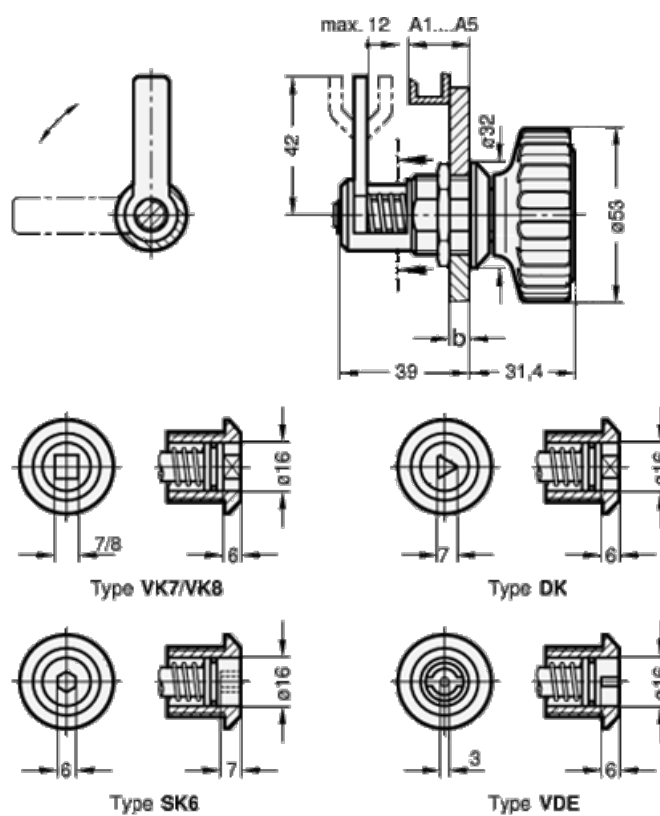

Article number: 201161RGA2
 Description: E+G Door lock GN 116.1-RG-A2
 RG with knurled knob GN 7336

Measures

b max = 10
 Door + frame thickness = 11-23